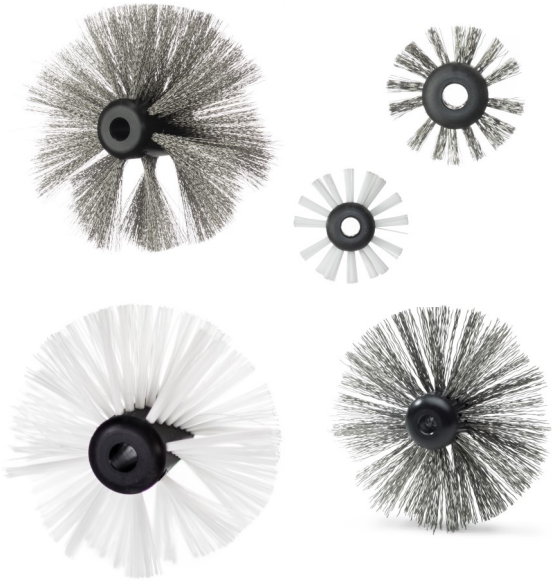

CLEANING BRUSHES

Gentle But Effective Cleaning in Plastic & Fragile Pipes

Picote offers both plastic and metal cleaning brush options. Both are good for cleaning in plastic and fragile host pipes.

The plastic cleaning brushes are extremely gentle on the host pipe but are excellent at cleaning soft blockages due to the unique high-speed capability of Picote Millers. They are available for DN32-300, or 1¼ to 12" pipes.

Wire cleaning brushes are available for DN50-300, or 2 to 12" pipes, and are designed for removing fine dust or light mineral deposits.

USES, BENEFITS, PRODUCTS AND PARTS

- Plastic cleaning brushes are very gentle on the host pipe and effective at clearing soft blockages in plastic and fragile pipes
- Plastic cleaning brushes are also used for applying Picote Brush Coating™ resins.
- Wire cleaning brushes are designed to remove light mineral deposits and fine dust in cast iron pipes prior to coating.